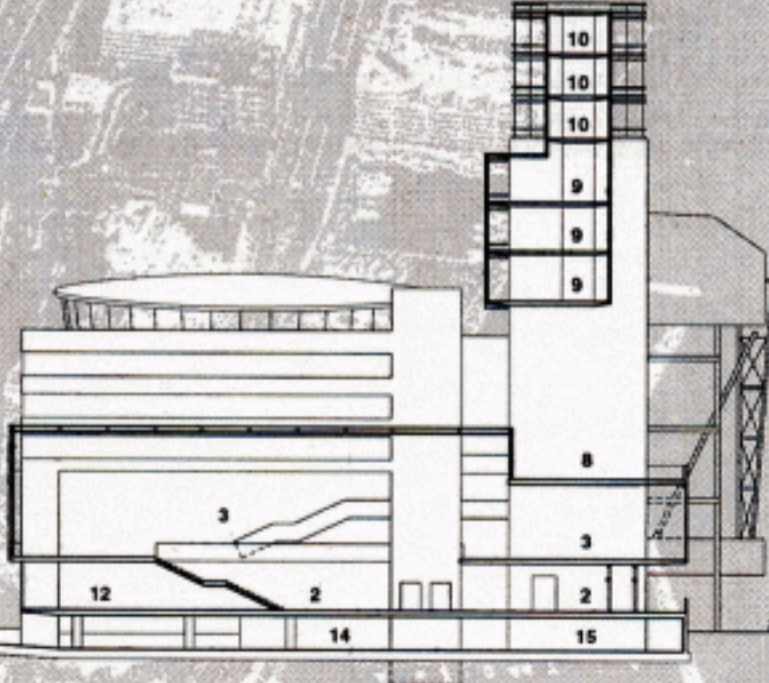

- LEGEND**
- 1 Plaza
 - 2 Public Podium
 - 3 Atrium
 - 4 Metronome Theatre
 - 5 1928 Silo: Music City Canada Hall of Fame
 - 6 1944 Silo: Canada Making Museum
 - 7 Music Education Centre
 - 8 Sky Lobby
 - 9 Canadian Music Business Centre: Renovated Offices
 - 10 Canadian Music Business Centre: New Loft Offices
 - 11 The Name Cafe
 - 12 Retail
 - 13 Community Retail/Airport Offices
 - 14 Parking
 - 15 Service
 - 16 Community Swimming Pool
 - 17 Music Metropolis Restaurant
 - 18 Maelodium Playground
 - 19 Production Control Room
 - 20 Digital Development Centre

- 65.0 Core Tower
- 52.3
- 48.7 Penthouse Level
- 45.1 12th Floor
- 41.5 11th Floor
- 38.1 9th Floor
- 32.0 8th Floor
- 27.75 7th Floor
- 24.15 6th Floor
- 20.55 5th Floor
- 17.05 4th Floor
- 13.55 Sky Lobby Level
- 6.0 Concert Hall Level
- 1.6 Podium Level
- 0 Grade
- 1.7 Service Level

EASTWEST SECTION: ATRIUM

METRONOME
C A N A D A