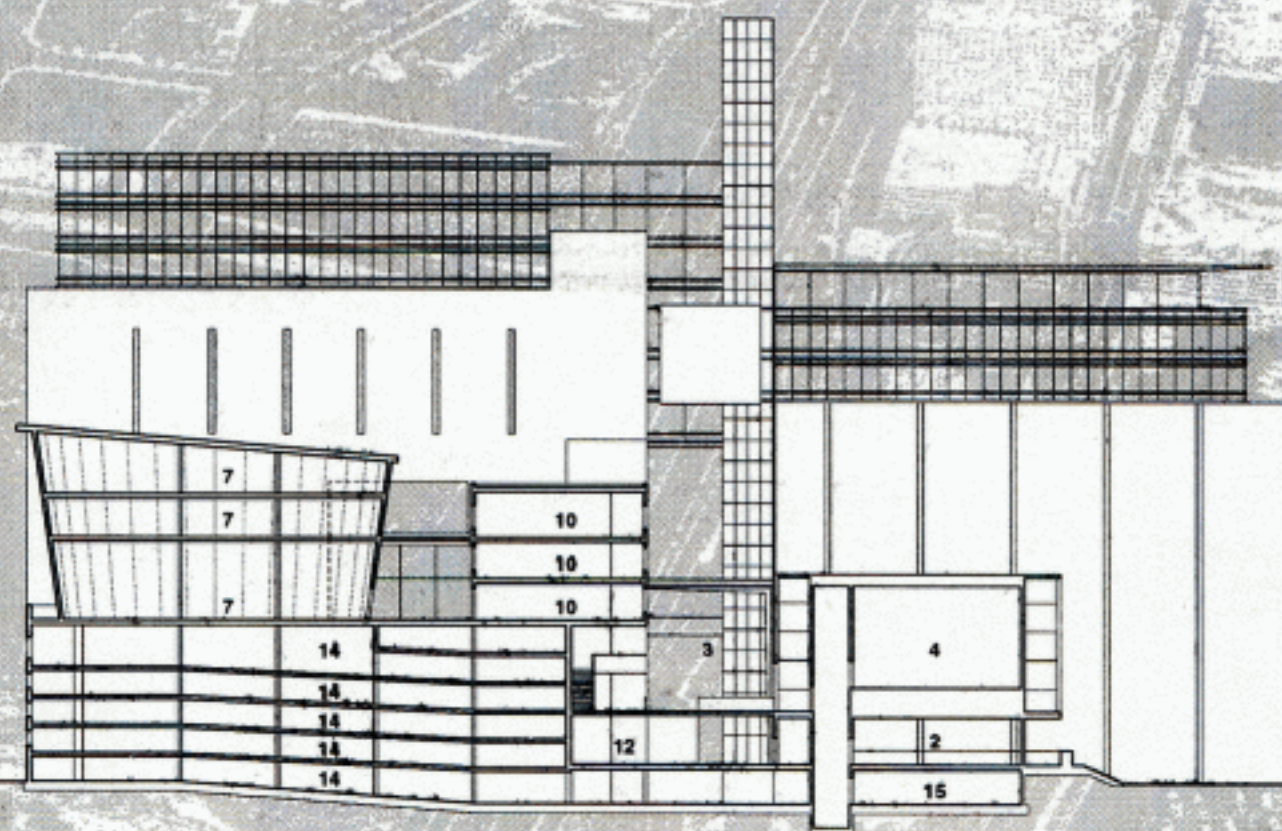

- LEGEND**
- 1 Plaza
 - 2 Public Podium
 - 3 Atrium
 - 4 Metronome Theatre
 - 5 1928 Silo: Music City Canada Hall of Fame
 - 6 1944 Silo: Canada Walking Museum
 - 7 Music Education Centre
 - 8 Sky Lobby
 - 9 Canadian Music Business Centre: Renovated Offices
 - 10 Canadian Music Business Centre: New Loft Offices
 - 11 The Name Cafe
 - 12 Retail
 - 13 Community Retail/Airport Offices
 - 14 Parking
 - 15 Service
 - 16 Community Swimming Pool
 - 17 Music Metropolis Restaurant
 - 18 Melodium Playground
 - 19 Production Control Room
 - 20 Digital Development Centre

- 65.0 Core Tower
- 52.3
- 48.7 Penthouse Level
- 45.1 12th Floor
- 41.5 11th Floor
- 39.7 10th Floor
- 36.1 9th Floor
- 32.0 8th Floor
- 27.75 7th Floor
- 24.15 6th Floor
- 20.55 5th Floor
- 17.05 4th Floor
- 13.55 Sky Lobby Level
- 6.0 Concert Hall Level
- 1.6 Podium Level
- 0 Grade
- 1.7 Service Level

NORTH/SOUTH SECTION: PARKING GARAGE

METRONOME
C A N A D A