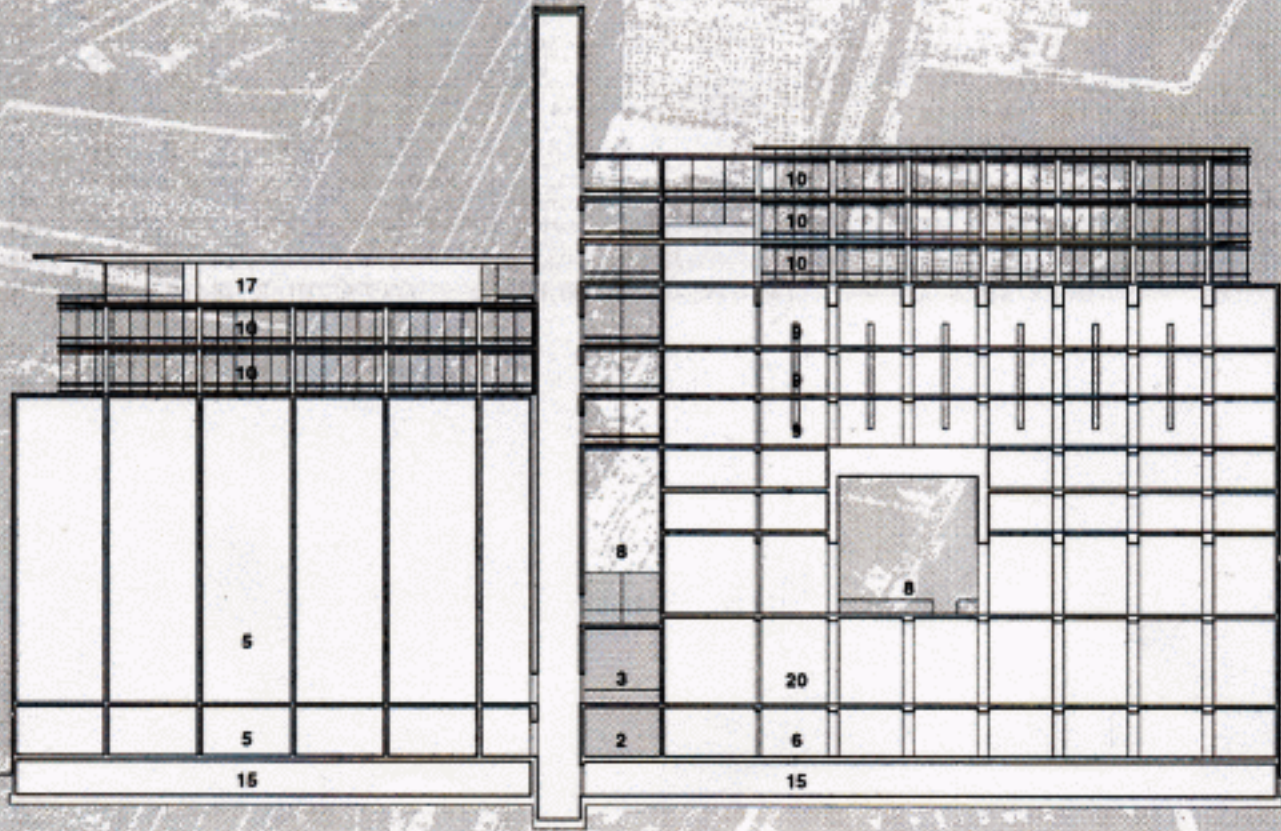

- LEGEND**
- 1 Plaza
 - 2 Public Podium
 - 3 Atrium
 - 4 Metronome Theatre
 - 5 1928 Silos: Music City Canada Hall of Fame
 - 6 1944 Silos: Canada Malting Museum
 - 7 Music Education Centre
 - 8 Sky Lobby
 - 9 Canadian Music Business Centre: Renovated Offices
 - 10 Canadian Music Business Centre: New Loft Offices
 - 11 The Norm Cafe
 - 12 Retail
 - 13 Community Retail/Airport Offices
 - 14 Parking
 - 15 Service
 - 16 Community Swimming Pool
 - 17 Music Metropolis Restaurant
 - 18 Melodium Playground
 - 19 Production Control Room
 - 20 Digital Development Centre

- 85.0 Core Tower
- 52.3
- 48.7 Penthouse Level
- 45.1 12th Floor
- 41.5 11th Floor
- 38.1 9th Floor
- 32.0 8th Floor
- 27.75 7th Floor
- 24.15 6th Floor
- 20.55 5th Floor
- 17.05 4th Floor
- 13.55 Sky Lobby Level
- 6.0 Concert Hall Level
- 1.6 Podium Level
- 0 Grade
- 1.7 Service Level

NORTH/SOUTH SECTION: SILOS

METRONOME
C A N A D A